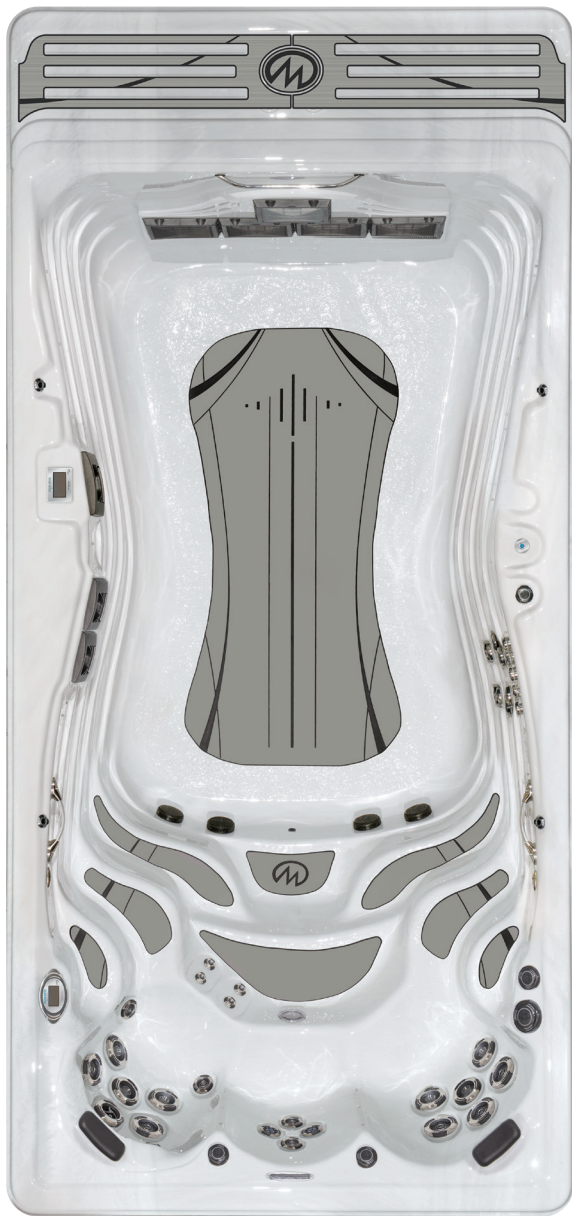

MICHAEL PHELPS SIGNATURE SWIM SPAS™

BY MASTER SPAS

MP Force® D

The MP Force Deep, the shortest of the Michael Phelps swim spas, is almost 17 feet long. Designed to meet a broad range of health and wellness needs, the MP Force D is ideal for swimming, aquatic fitness, therapy, and family fun.

Dimensions:	201" x 94" (511 cm x 239 cm)
Depth:	60" (153 cm)
Water Capacity:	1,935 Gallons (7,325 L)
Weight (Dry/Full):	2,685 lbs (1,218 kg) / 19,750 lbs (8,959 kg)
Propulsion System:	Wave XP Pro Propulsion™ (North America) Wave XP Propulsion™ (International)
Power Requirement:	240 V / 100 Amp Service (50 Amp International)
Pumps:	2
Stainless Steel Jets:	39
Water Features:	5
Ozone System:	Standard
Filtration:	EcoPur® Charge
LED Lighting:	Waterline
Premium Features:	StressRelief Neck and Shoulder Seat™ Master Force™ Bio-Magnetic Therapy System Wi-Fi Module Nonslip, Comfort Floor System
Exclusive Accessories:	SwimNumber System™, H2Xercise™ Fitness System
Premium Options:	Fusion Air Sound System Mast3rPur™ Water Management System Axis® Cover System
Listing Number:	1420

SHELL OPTIONS

Sterling Silver Marble

Sierra

SKIRTING OPTIONS DuraMaster Premium™

Graphite Grey

Espresso

RELAX. IT'S
Master Spas®

MichaelPhelpsSwimSpa.com