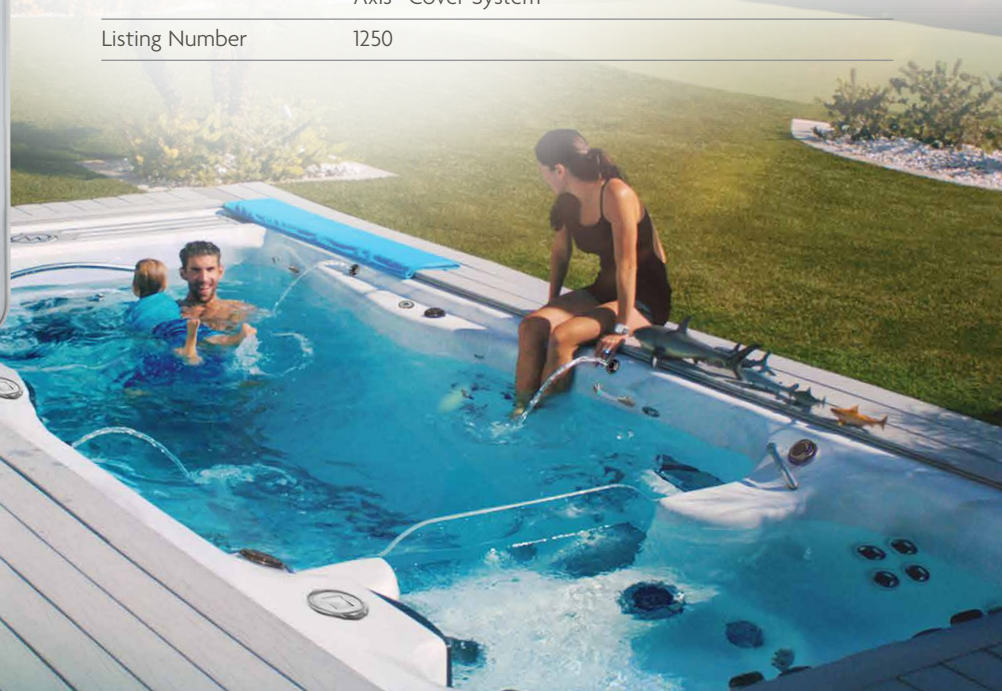

MP MOMENTUM™ D

The dual temperature of the MP Momentum D is the best of both worlds. The hot tub side will treat you with a hydrothermal massage that will renew your spirit. The swim side features separate controls to set the ideal temperature for your exercise or swim routine, as well as controls for the Wave Propulsion® Technology System. The Xtreme Therapy Cove on the swim side completes your full body massage.

Dimensions	231" x 94" (587 cm x 239 cm)
Depth	60" (153 cm)
Water Capacity	2,325 Gallons (8,801 L)
Weight: Dry/Full	3,700 lbs. (1,678 kg) / 24,390 lbs. (11,063 kg)
Propulsion System	Wave XP Pro Propulsion™ (North America) Wave XP Propulsion™ (International)
Power Requirement	240 V / 130 Amp Service (80 Amp International)
Pumps	3
Stainless Steel Jets	45 Jets, 2 Master Blaster® Foot Massage Therapy Jets
Water Features	5
Ozone System	Standard
Filtration	EcoPur® Charge
LED Lighting	Waterline
Premium Features	StressRelief Neck and Shoulder Seat™ Master Blaster® Foot Massage Therapy Master Force™ Bio-Magnetic Therapy System Wi-Fi Module Nonslip, Comfort Floor System
Exclusive Accessories	SwimNumber System™ H2Xercise™ Fitness System
Premium Options	Fusion Air Sound System Mast3rPur™ Water Management System Axis® Cover System
Listing Number	1250

Scan this QR code to see a more personal side of Michael Phelps and how he and his family enjoy spending time in the swim spa.