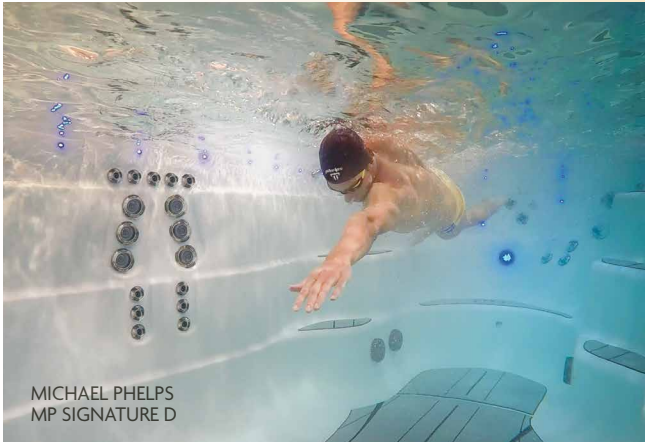

MICHAEL PHELPS
MP SIGNATURE D

WAVE PROPULSION® TECHNOLOGY: A CLEAR DIFFERENCE

What sets the Michael Phelps Signature Swim Spa by Master Spas apart from other swim, fitness and therapy spas? Actually, the difference is pretty clear.

The patented Wave Propulsion Technology is designed to deliver a deep and wide current of pure water flow with virtually no turbulence compared to industry standard jetted swim spas.

The unique propeller design does not require air to be introduced into the water to increase its strength. This allows for a more realistic swimming experience with less turbulence and the ability to swim any stroke you want.

ADVANTAGES OF WAVE PROPULSION TECHNOLOGY:

- Steady stream of water
- Variable speed current
- Swim in place
- No flip turns!
- No tether required